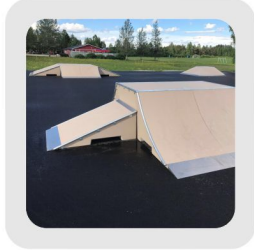

LARS LAJ[®]

Dog agility

www.larslaj.com

39m

21m

70014
Agility A-frame Ramp

70015
Agility Walk Ramp

70016
Agility Seesaw

70018
Agility Weave Poles

13074
Firehouse

70019
Agility Tunnel

70013
Agility High Jump Bars

70017
Agility Double Hoop Jump

70011
Agility Mini Jump Bars

70012
Agility Mini Stepping Platforms

70010
Agility Jump Bars Set