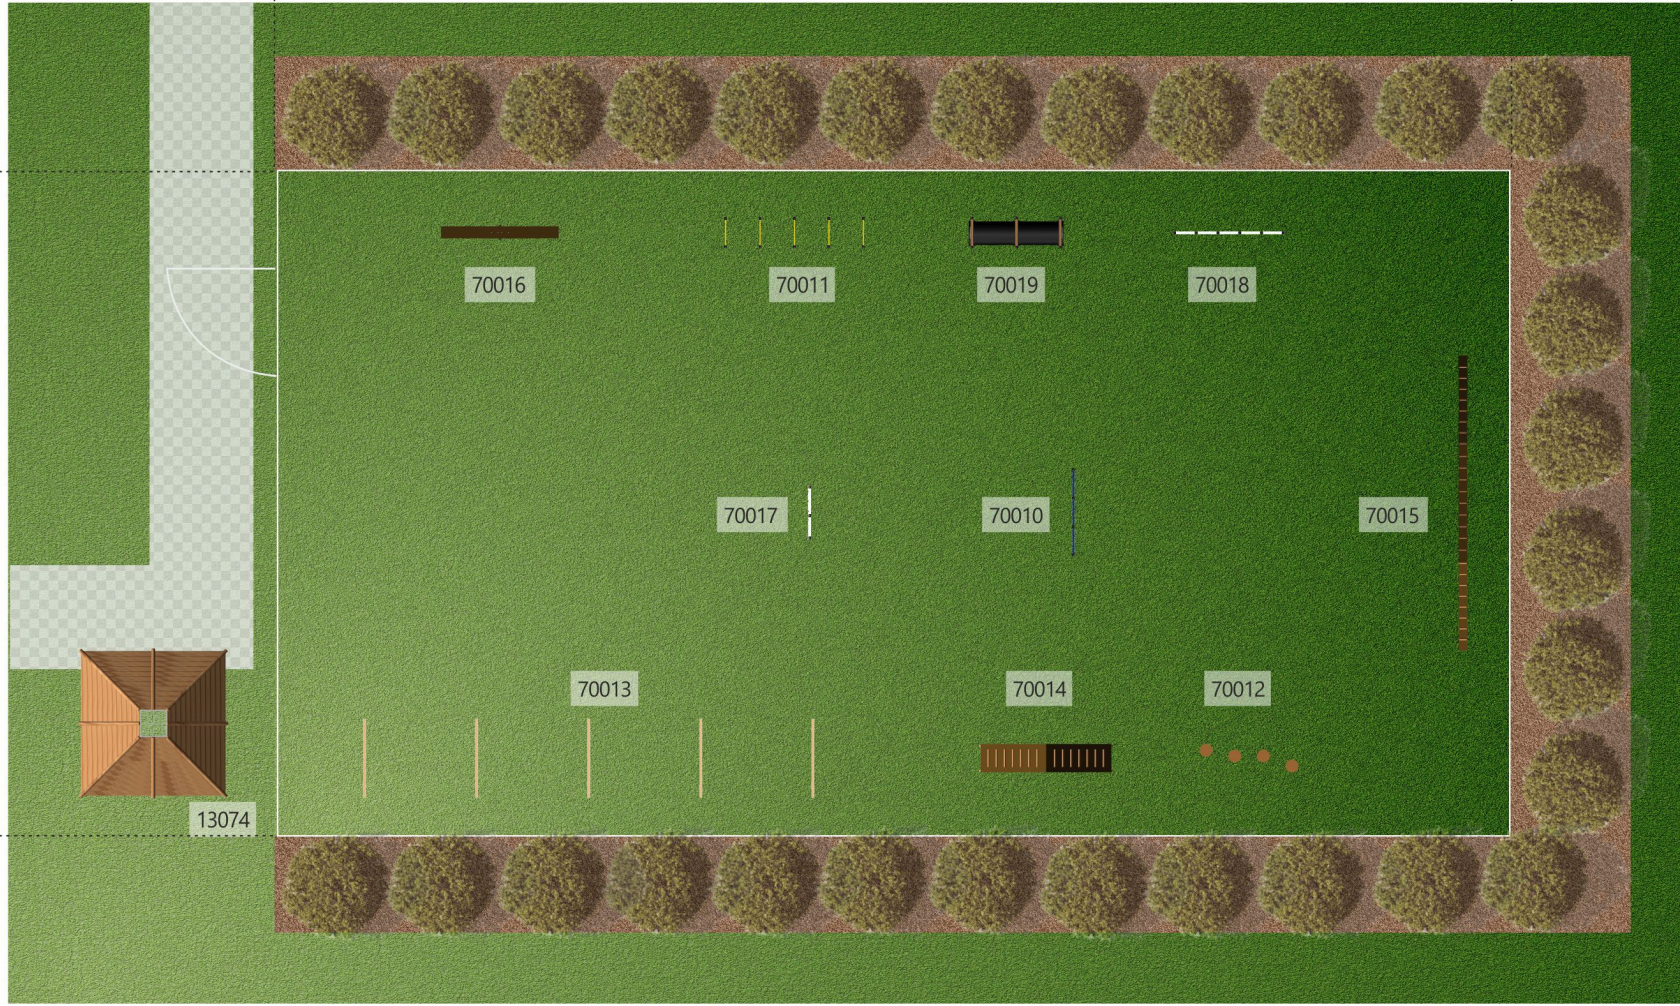

LARS LAJ[®]

Dog agility

www.larslaj.com

39m

21m

70014
Agility A-frame Ramp

70015
Agility Walk Ramp

70016
Agility Seesaw

70018
Agility Weave Poles

13074
Firehouse

70019
Agility Tunnel

70013
Agility High Jump Bars

70017
Agility Double Hoop Jump

70011
Agility Mini Jump Bars

70012
Agility Mini Stepping Platforms

70010
Agility Jump Bars Set