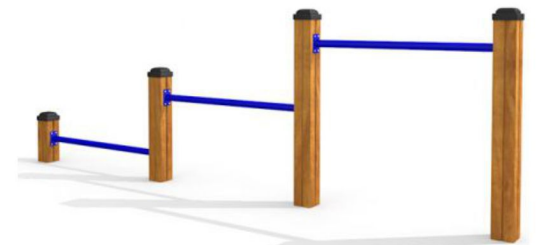

LARS LAJ[®]

Dog agility

www.larslaj.com

39m

21m

70014
Agility A-frame Ramp

70015
Agility Walk Ramp

70016
Agility Seesaw

70018
Agility Weave Poles

13074
Firehouse

70019
Agility Tunnel

70013
Agility High Jump Bars

70017
Agility Double Hoop Jump

70011
Agility Mini Jump Bars

70012
Agility Mini Stepping Platforms

70010
Agility Jump Bars Set